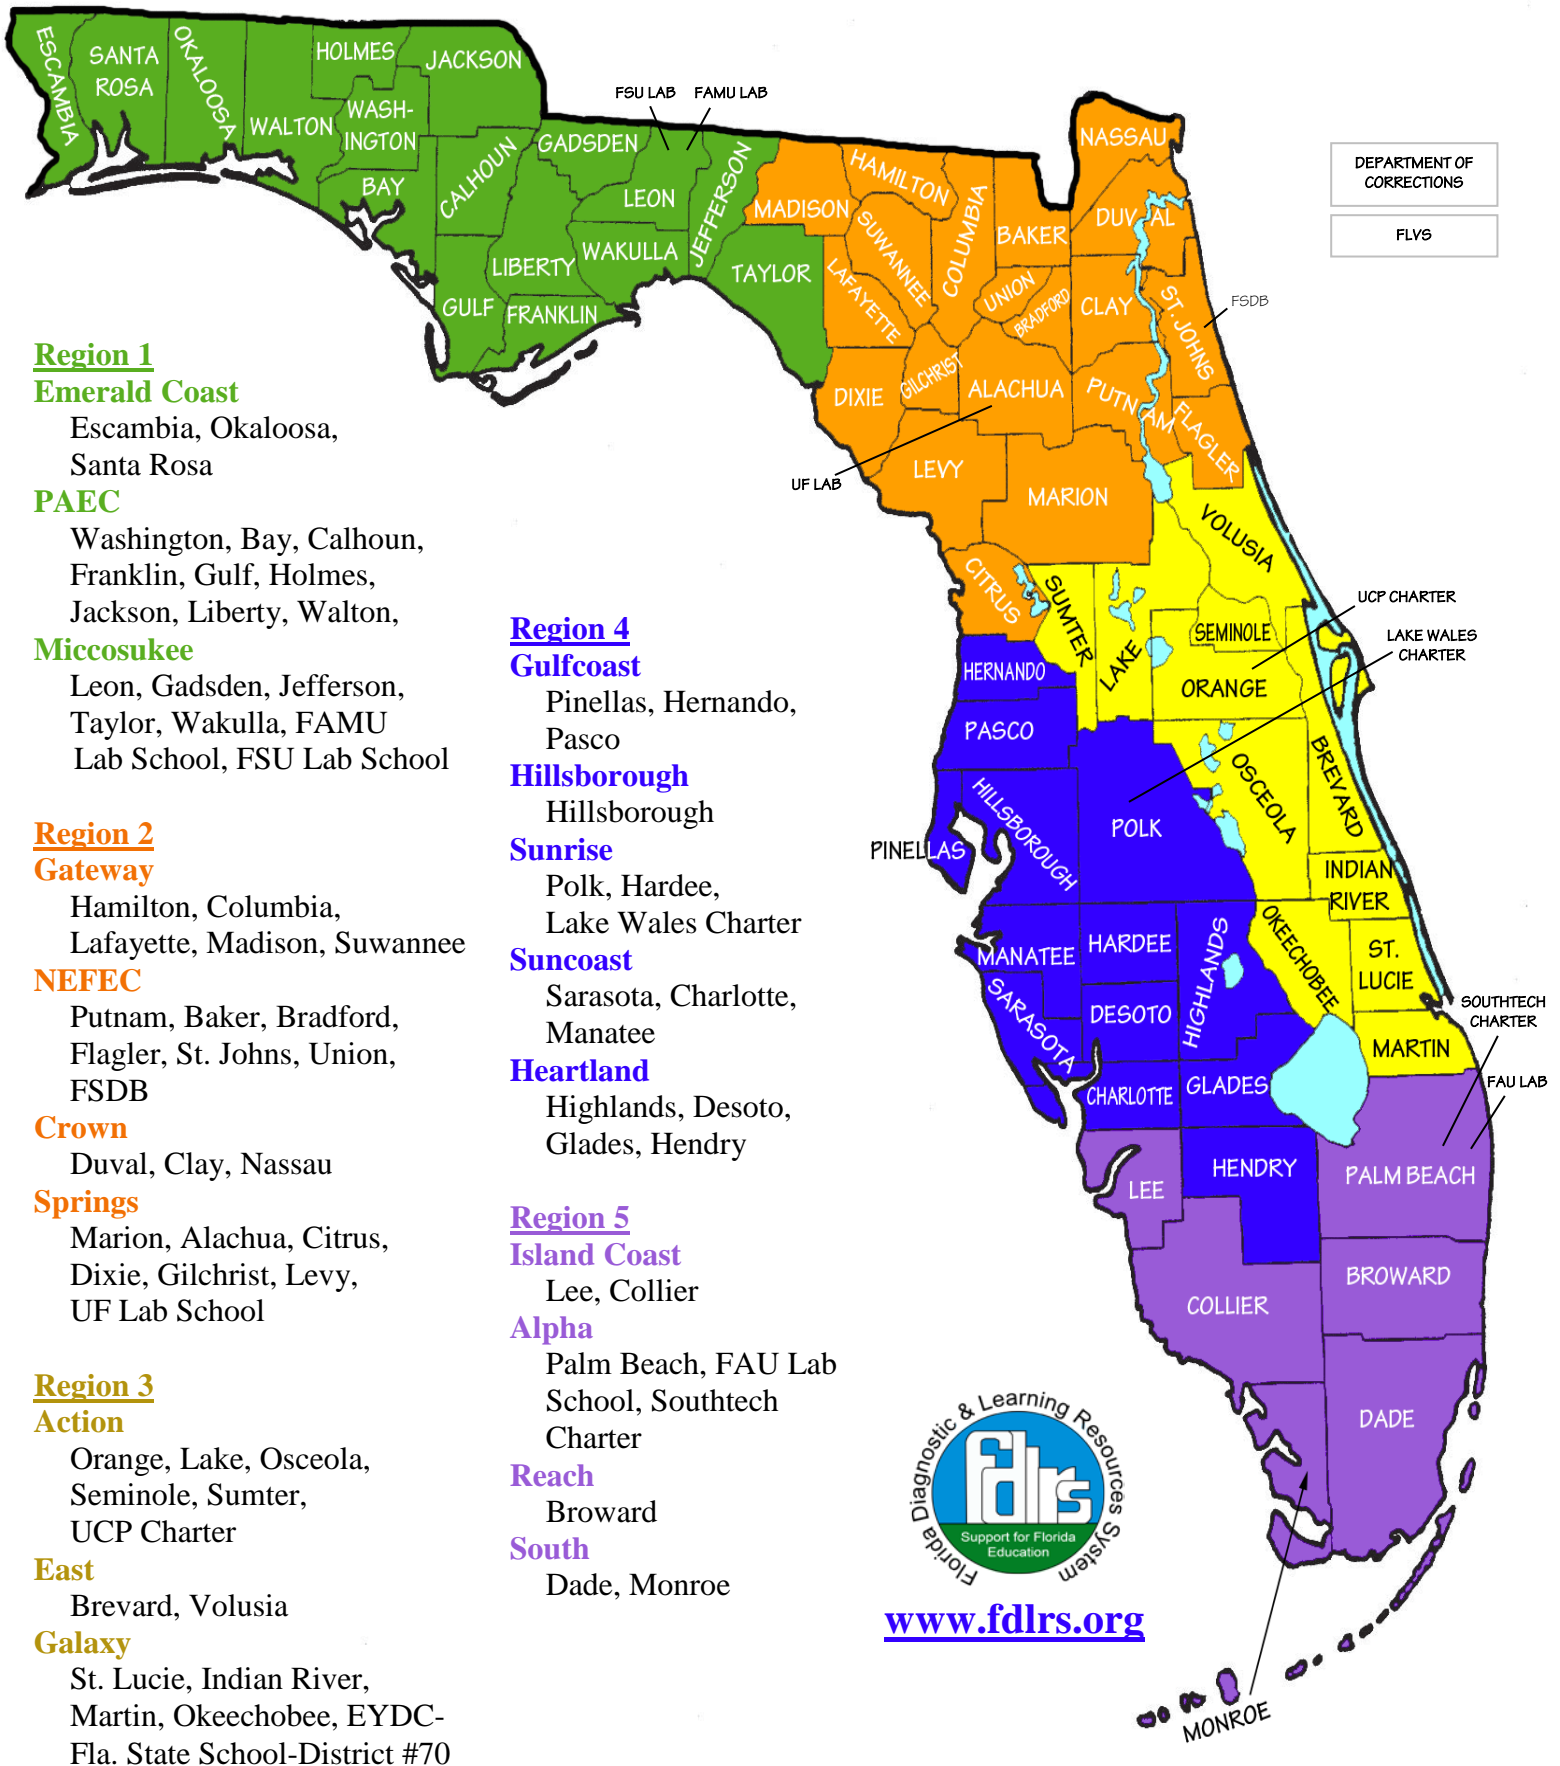

FDLRS Associate Centers by Region

Region 1

Emerald Coast

Escambia, Okaloosa,
Santa Rosa

PAEC

Washington, Bay, Calhoun,
Franklin, Gulf, Holmes,
Jackson, Liberty, Walton,

Micosukee

Leon, Gadsden, Jefferson,
Taylor, Wakulla, FAMU
Lab School, FSU Lab School

Region 2

Gateway

Hamilton, Columbia,
Lafayette, Madison, Suwannee

NEFEC

Putnam, Baker, Bradford,
Flagler, St. Johns, Union,
FSDB

Crown

Duval, Clay, Nassau

Springs

Marion, Alachua, Citrus,
Dixie, Gilchrist, Levy,
UF Lab School

Region 3

Action

Orange, Lake, Osceola,
Seminole, Sumter,
UCP Charter

East

Brevard, Volusia

Galaxy

St. Lucie, Indian River,
Martin, Okeechobee, EYDC-
Fla. State School-District #70

Region 4

Gulfcoast

Pinellas, Hernando,
Pasco

Hillsborough

Hillsborough

Sunrise

Polk, Hardee,
Lake Wales Charter

Suncoast